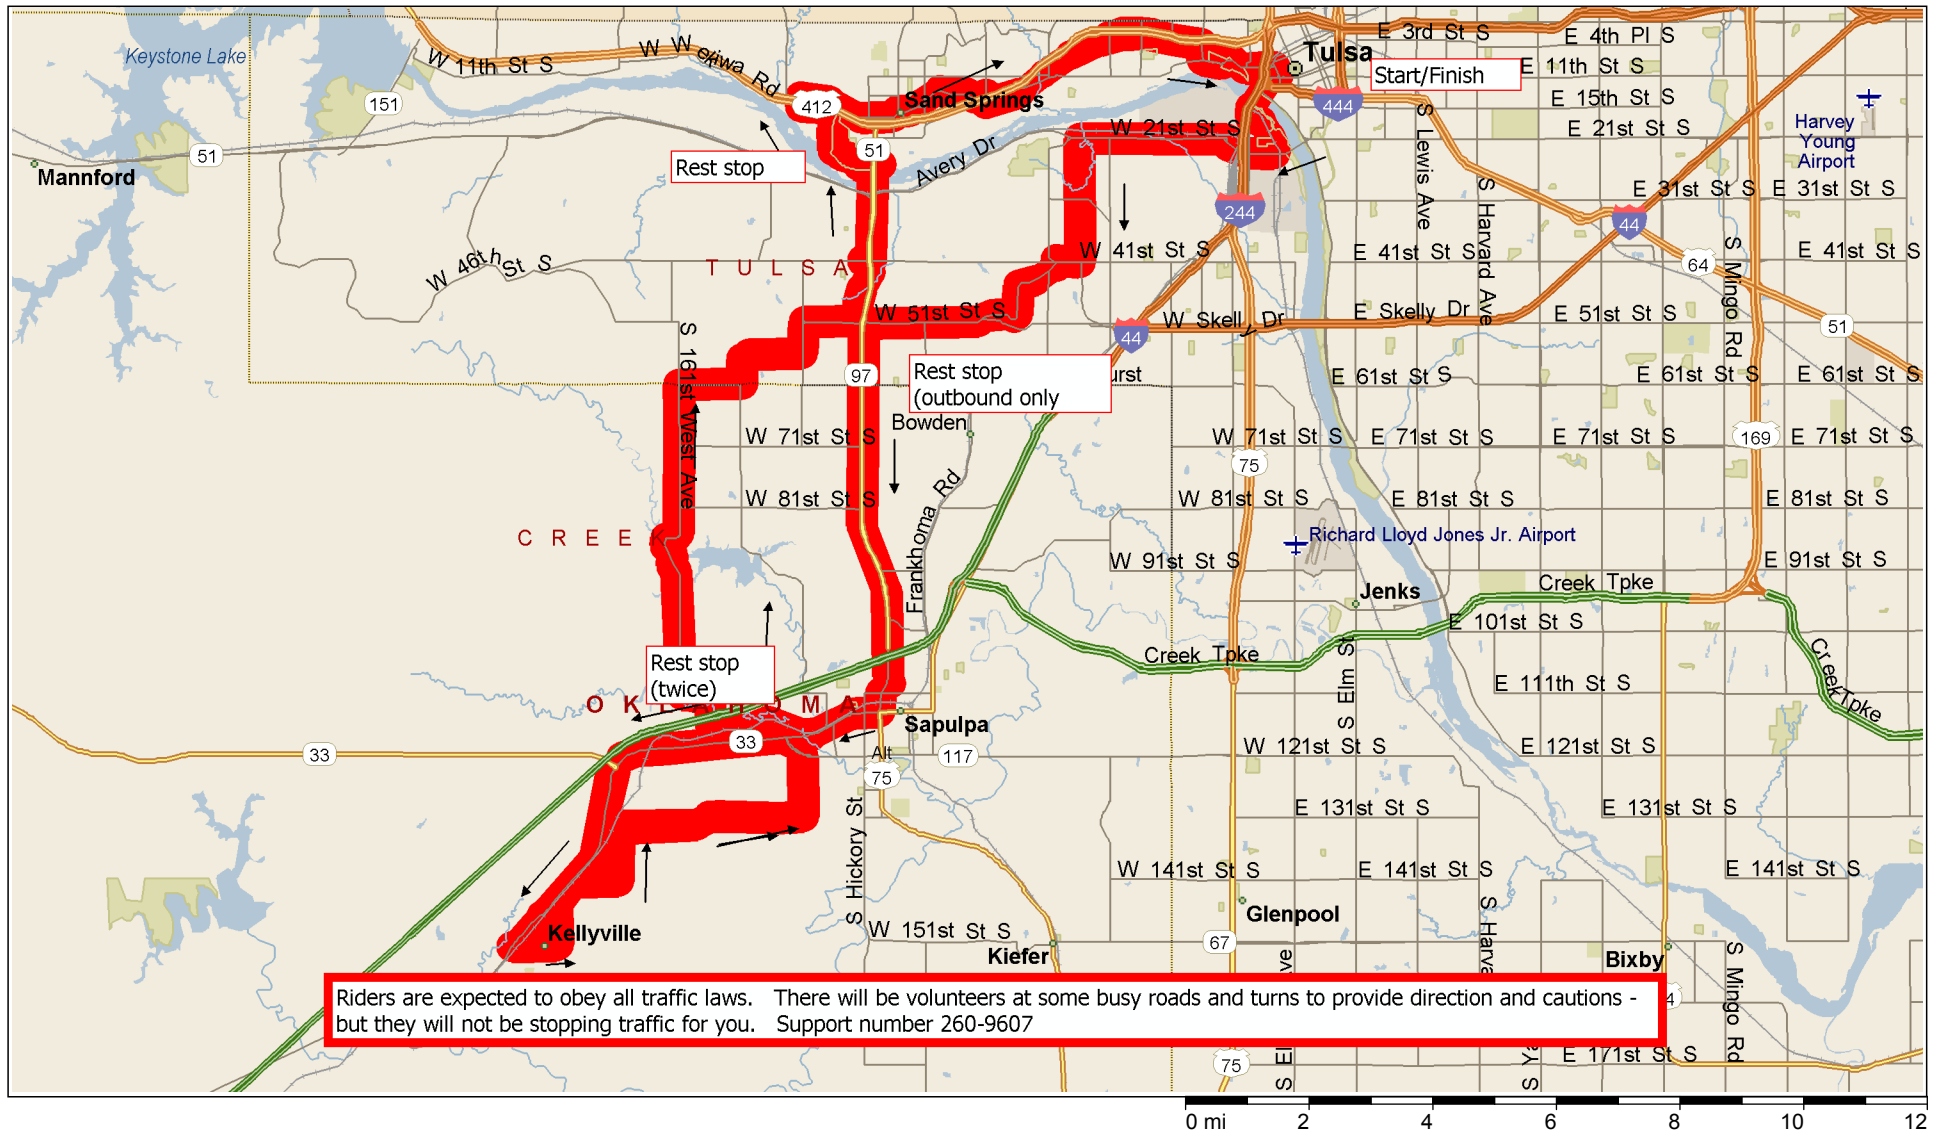

2009 62 mile route

Riders are expected to obey all traffic laws. There will be volunteers at some busy roads and turns to provide direction and cautions - but they will not be stopping traffic for you. Support number 260-9607